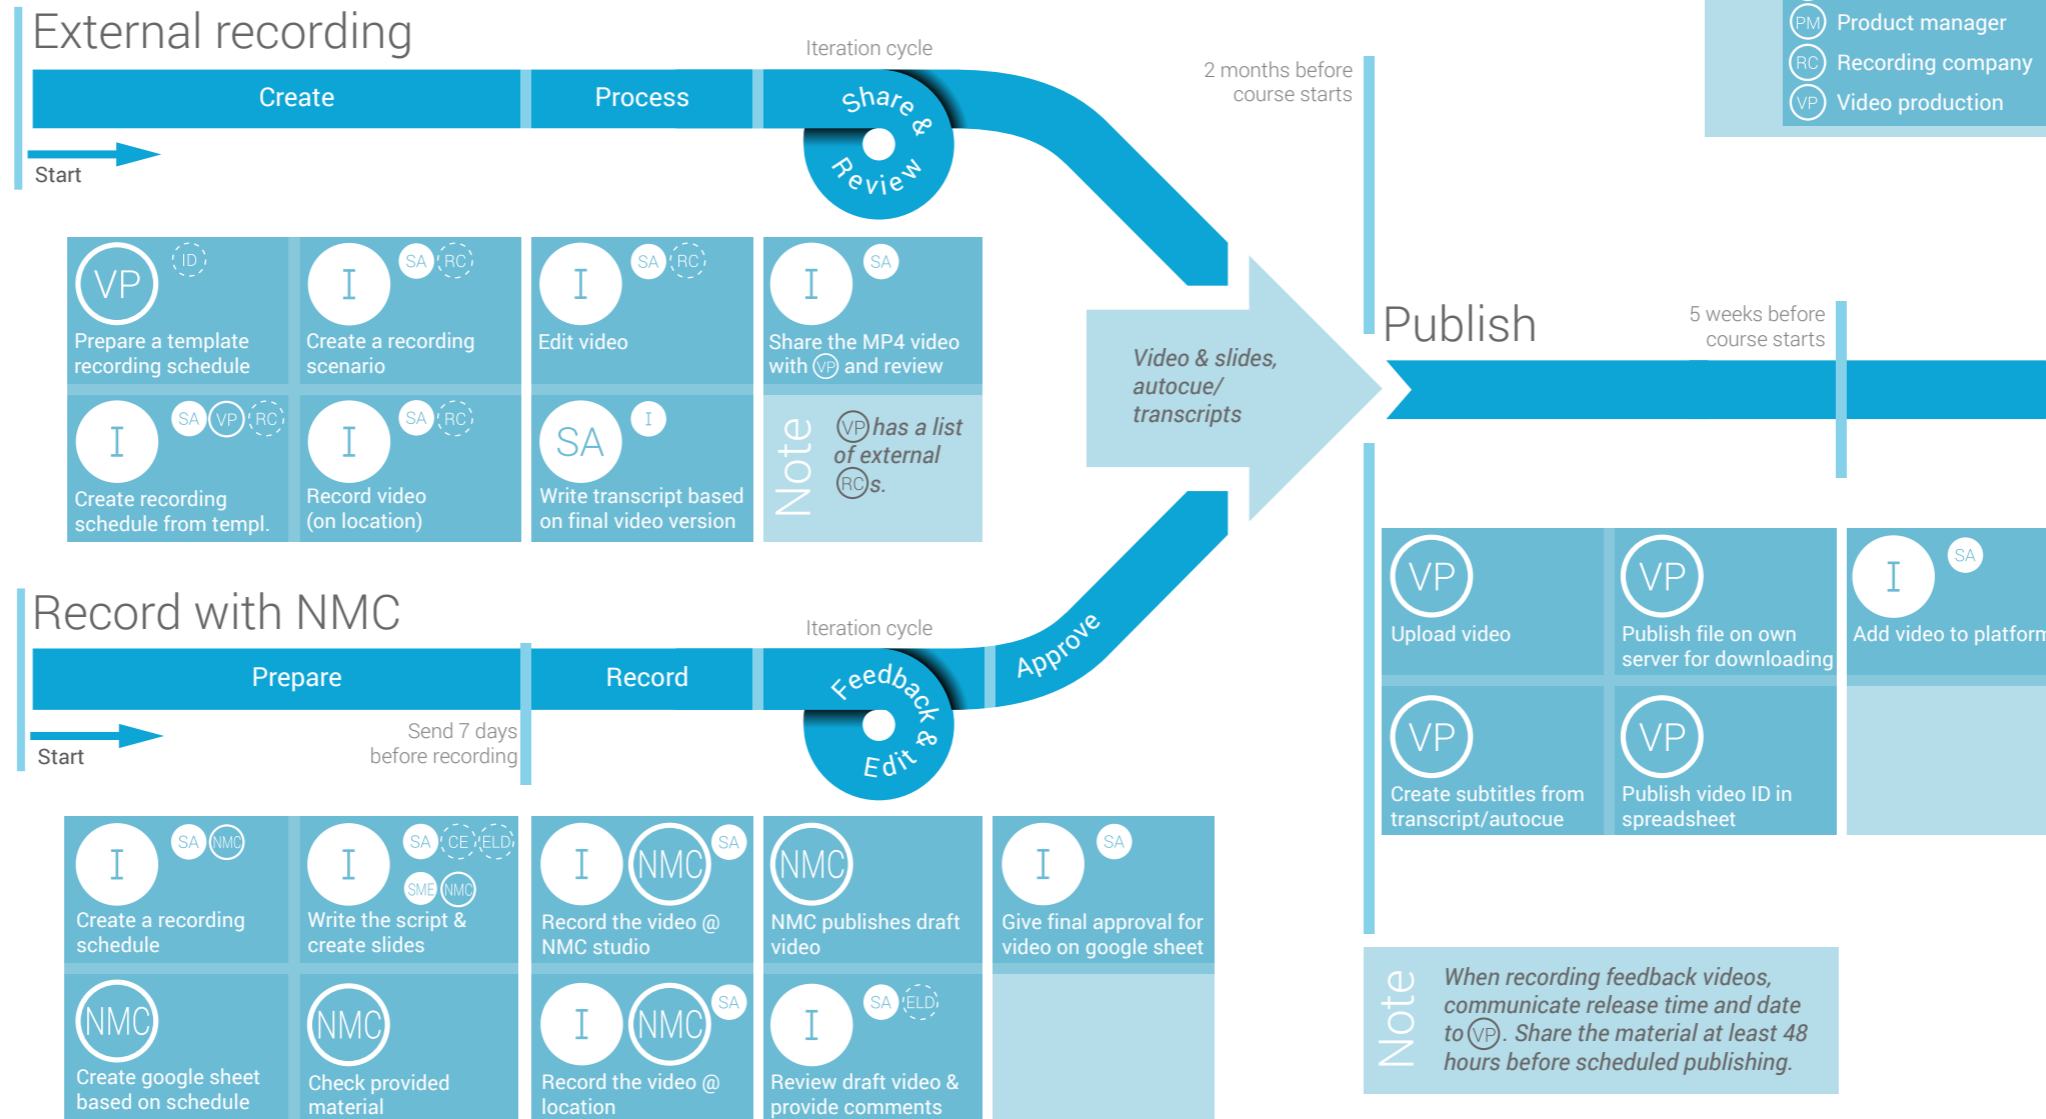

Video Roadmap

Legend

Support		Course Team	
(AM)	Account manager	(I)	Instructor
(CE)	Copyright expert	(SA)	Student assistant
(ELD)	E-learning developer	(SME)	Subject matter expert
(ET)	Evaluation team	(Dashed)	Present if necessary
(ESA)	Extension School Administration	(Grid)	Additional flowsheet
(GD)	Graphic designer		
(ID)	Instructional designer		
(M)	Marketing team		
(NMC)	NewMedia centre		
(OCW)	OpenCourseWare Team		
(PH)	Photographer		
(PM)	Product manager		
(RC)	Recording company		
(VP)	Video production		

You can find resources supporting the team tasks on the Online Learning HUB.